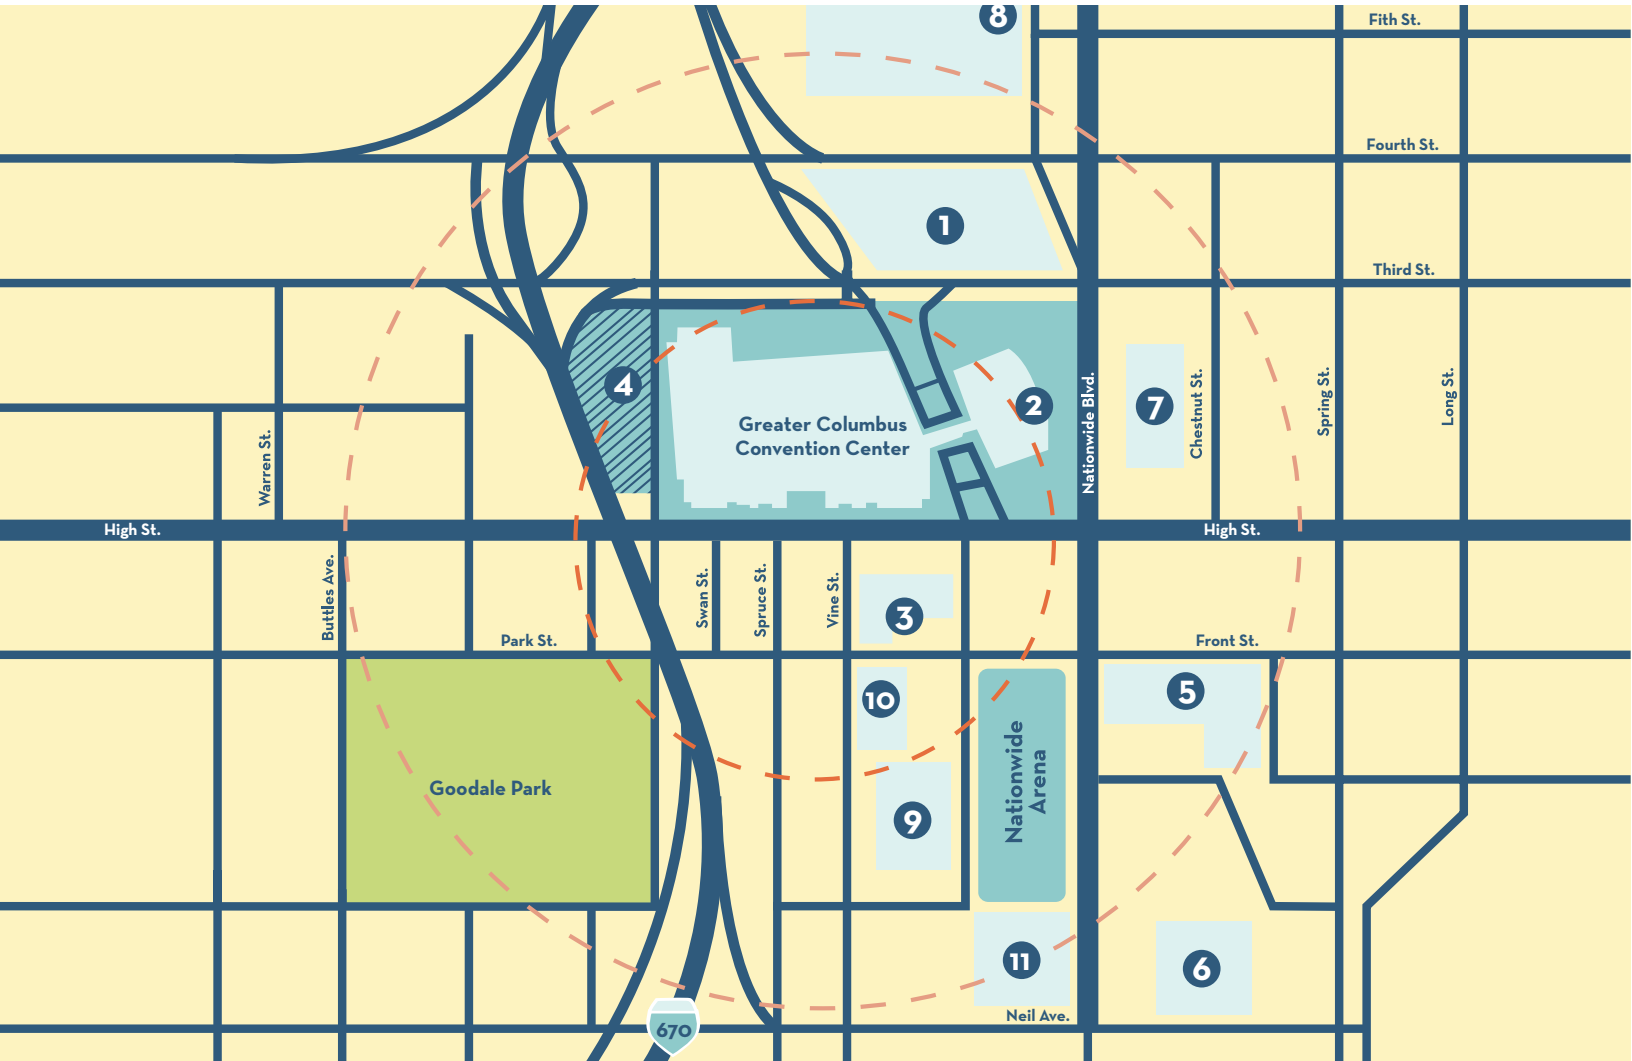

Greater Columbus Convention Center

January 22 - 24

P PARKING GUIDE

#1: Columbus Convention Center East Surface Lot 900 Spaces	#5: Nationwide Parking Garage Front Street 3,050 Spaces	#9: Arena Parking Garage 575 Spaces	— 5 Minute walk
#2: Columbus Convention Center South Garage 528 Spaces	#6: Nationwide Parking Garage/Cinema Garage 1,600 Spaces	#10: Nationwide Parking Surface Lot 620 Spaces	— 10 Minute walk
#3: Columbus Convention Center Vine Street Garage 1778 Spaces	#7: Nationwide Parking Garage Chestnut Street 1,650 Spaces	#11: Nationwide Parking Surface Lot/Parking Garage 1500 Spaces	▨ Construction
#4: Columbus Convention Center North Surface Garage (Construction)	#8: Boggs Park and Ride Surface Lot 350 Spaces		▬ Great Vacations Travel Expo Exhibit Hall E & F